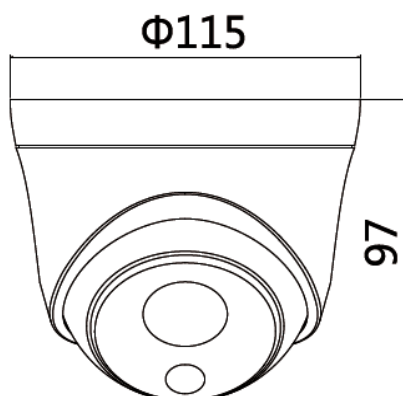

Dimensions

Camera	
Image Sensor	1/2.8" CMOS
Signal System	PAL/NTSC
Min. Illumination	Color: 0.0008Lux B/W: 0.0001Lux
Shutter Time	1s to 1/100,000s
Lens	2.8mm
Lens Mount	M12
Day& Night	IR Cut Filter with Auto Switch
Wide Dynamic Range	120dB
Digital Noise Reduction	3D DNR
Compression Standard	
Video Compression	S+265/H.265/H.264/M-JPEG
Video Bit Rate	32Kbps~8Mbps
Audio Compression	N/A
Audio Bit Rate	N/A
Image	
Max. Image Resolution	1920x1080
Frame Rate	PAL:1080p@25fps, 960p@25fps, 720p@25fps, D1@25fps, VGA@25fps NTSC:1080p@30fps, 960p@30fps, 720p@30fps, D1@30fps, VGA@30fps
Mainstream	1080P(1920*1080)
Substream	4CIF (704*480)
3rd Stream	N/A
Image Settings	Brightness, Saturation, Contrast, Flip Mode Adjustable by Client Software or Web Browser
HLC	Y
Smart Defog	Y
Corridor Format	N/A
ROI	N/A
Privacy Mask	Y
Picture Overlay	N/A
OSD	16*16, 32*32, 48*48, Size Letters Such as Week, Date, Time, Total 1 Regions
Network	
Network Storage	N/A
NTP	Y
ANR	N/A
Video Analytics	N/A
EW	N/A
Alarm Trigger	Motion Detection/IP Conflict/MAC Conflict
Protocols	TCP/UDP/HTTP /DHCP/DNS /NTP /RTSP
Remote Connection	N/A
System Compatibility	ONVIF (Profile S)
Interface	
Audio Input	N/A
Audio Output	N/A
Communication Interface	1-ch RJ45 10M / 100M Ethernet Interface
Alarm Input	N/A
Alarm Output	N/A
Video Output	N/A
On-board Storage	N/A
Extension	N/A
General	
Language	English, Simplified Chinese, Traditional Chinese, Spanish, Italian, Korean, Turkish, Russian, Thai, Polish, French
Operating Conditions	-35°C ~ 60°C, 0 ~ 95% RHG
Power Supply	DC 12 V ± 25%, POE
Power Consumption	MAX 7.5W (POE), MAX 6W (DC12V)
IR Light	1
IR Distance	30m
White Light	N/A
Impact Protection	IP66
Dimensions	115mm(diameter)*97mm(height)
Weight	0.5KG